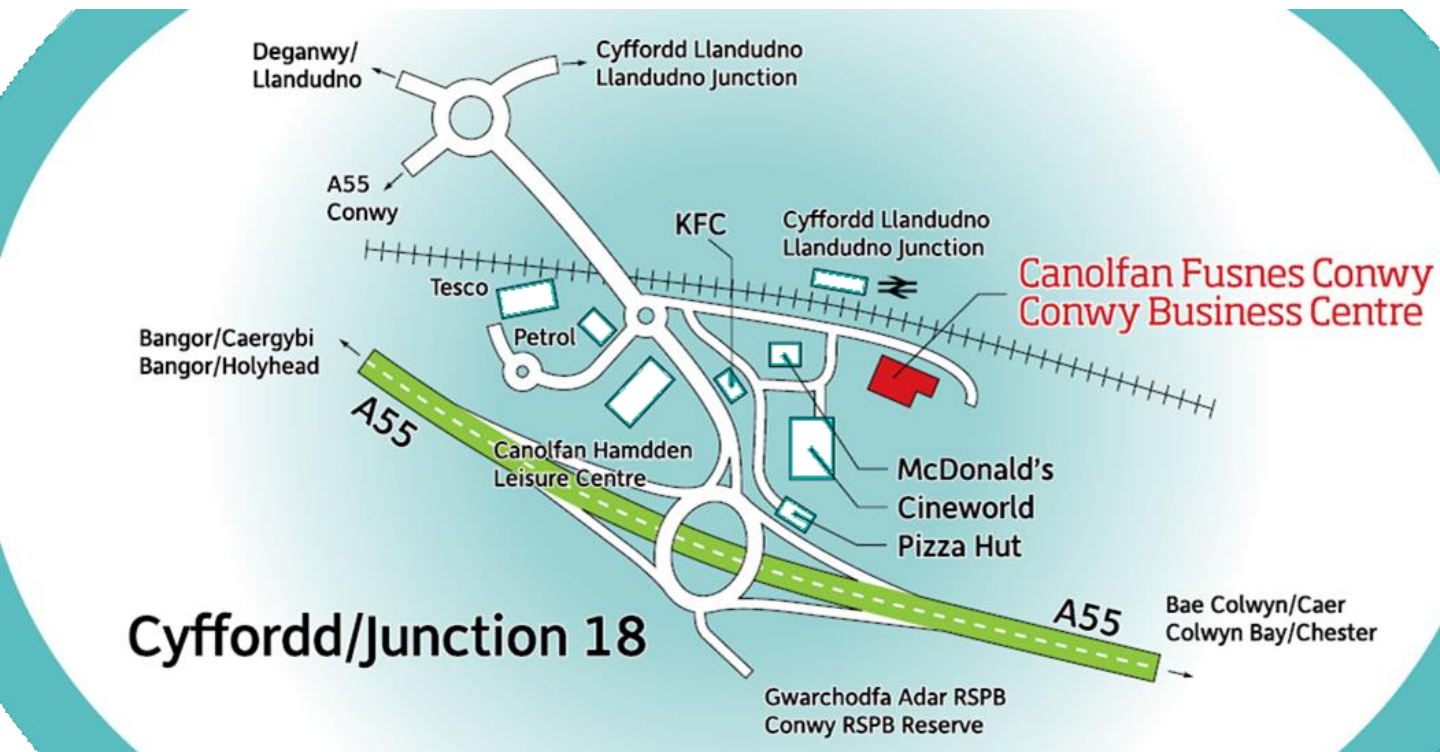

## Mae Canolfan Fusnes Conwy yn hawdd i'w chyrraedd.

Mae wrth ymyl gorsaf drenau Cyffordd Llandudno, ac yn agos iawn at gyffordd yr A55, ac yn hawdd i'w chyrraedd o bob cyfeiriad.

Mae'r ganolfan ychydig o funudau i ffwrdd o dref glan môr Llandudno, a thref gaerog hanesyddol Conwy, felly mae digon o lefydd aros ar gael.

## Getting to Conwy Business Centre is simple.

Next to Llandudno Junction railway station, and just off the A55, it is easily reached from all directions.

Just minutes away from the resort of Llandudno, and the historic walled town of Conwy, it is well located for accommodation.