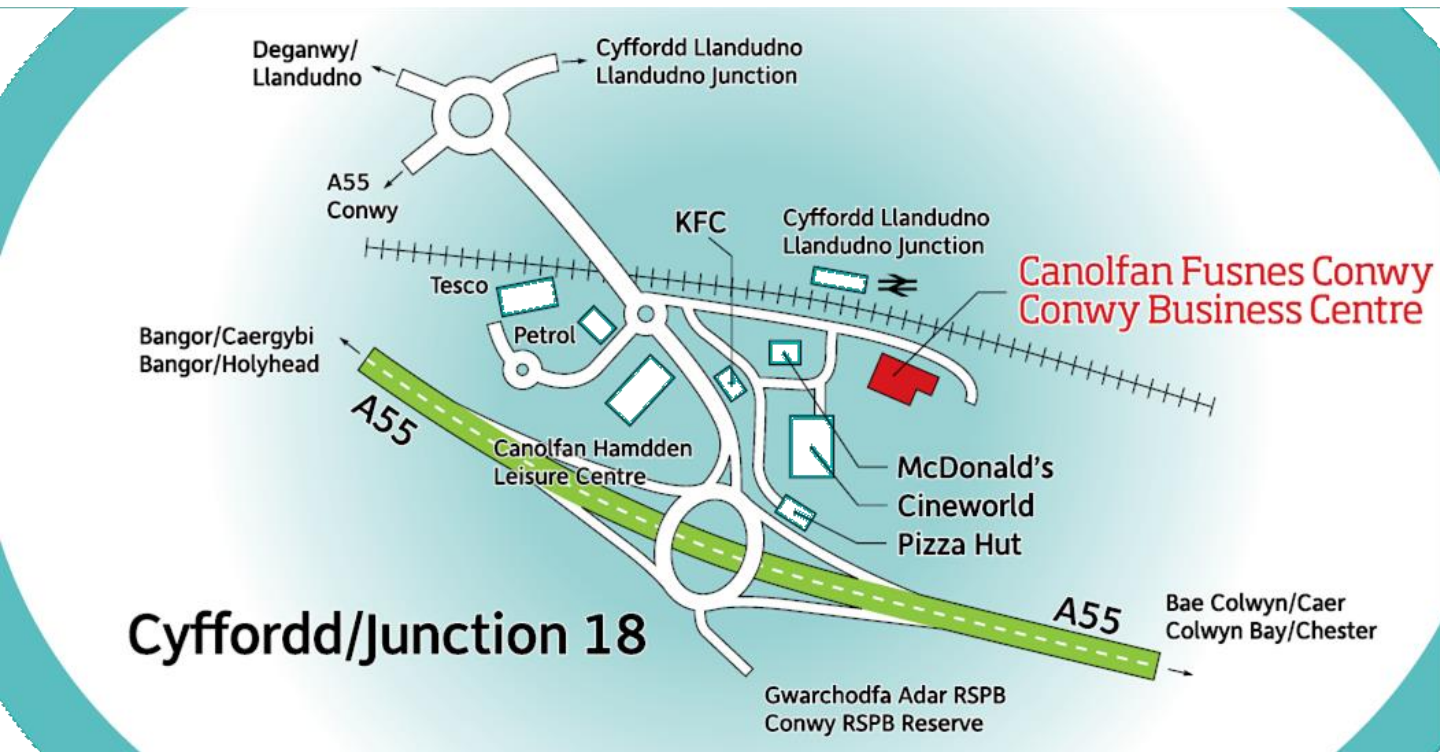

Digwyddiad Ymgynghoriad DTRh - Gogledd Cymru

21ain Tachwedd 2013
10am i 1.00pm
Yn cynnwys cinio bwffe

Mynediad am ddim ond mae llefydd yn brin a chânt eu clustnodi ar sail cyntaf i'r felin. I archebu lle, anfonwch e-bost at:

alan.thompson@cuesta-consulting.com

(before 10th November 2013)

Bydd y digwyddiad yn cael ei gynnal yn:

Canolfan Fusnes Conwy, Lôn y Gyffordd,
Cyffordd Llandudno, LL31 9XX
Ffôn: 01492 574574; Ffacs: 01492 574511
E-bost: businesscentre@conwy.gov.uk.
www.conwy.gov.uk

The event will be held at:

The Conwy Business Centre, Junction Way,
Llandudno Junction, LL31 9XX.
Tel: 01492 574574; Fax: 01492 574511
Email: businesscentre@conwy.gov.uk.
www.conwy.gov.uk

Mae Canolfan Fusnes Conwy yn hawdd i'w chyrraedd.

Mae wrth ymyl gorsaf drenau Cyffordd Llandudno, ac yn agos iawn at gyffordd yr A55, ac yn hawdd i'w chyrraedd o bob cyfeiriad.

Mae'r ganolfan ychydig o funudau i ffwrdd o dref glan môr Llandudno, a thref gaerog hanesyddol Conwy, felly mae digon o lefydd aros ar gael.

Getting to Conwy Business Centre is simple.

Next to Llandudno Junction railway station, and just off the A55, it is easily reached from all directions.

Just minutes away from the resort of Llandudno, and the historic walled town of Conwy, it is well located for accommodation.